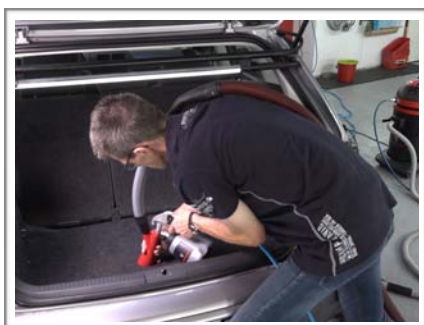

- ✓ simultaneous blowing and sucking
- ✓ suitable for Tornador® Black , Classic and Basic
- ✓ 270° rotatable
- ✓ adapters for wet - dry vacuum cleaner
- ✓ robust design