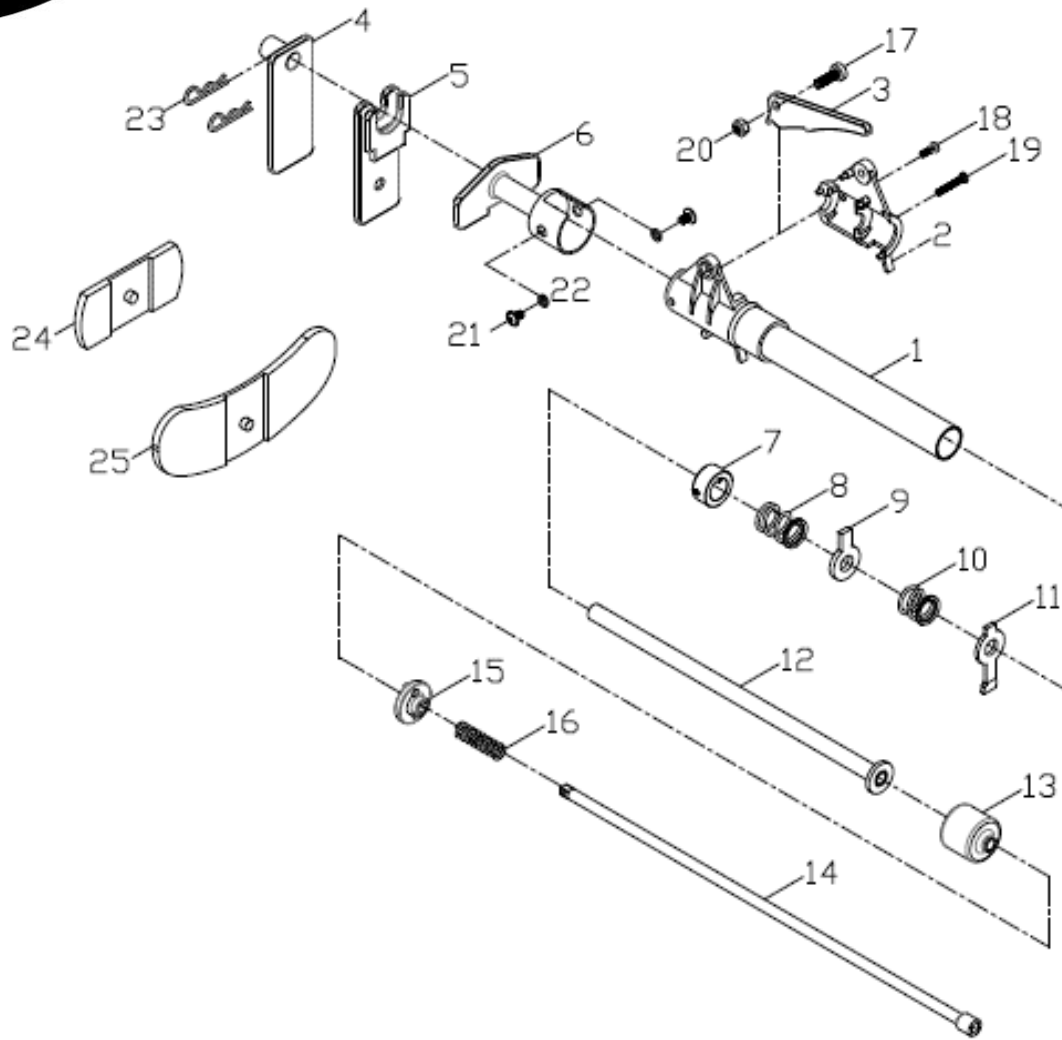

T-02546 Brake Piston Tool

Ref. No.	Part No.	Description	Q'ty Tool	Ref. No.	Part No.	Description	Q'ty Tool
1	SPT02546001	Housing	1	14	SPT02546014	1/4" Extension Bar	1
2	SPT02546002	Housing Cover	1	15	SPT02546015	Magnetic Adaptor	1
3	SPT02546003	Trigger	1	16	SPT02546016	Spring	2
4	SPT02546004	Front Plate	1	17	SPT02546017	Screw	1
5	SPT02546005	End Plate	1	18	SPT02546018	Screw	1
6	SPT02546006	Holder Plate	1	19	SPT02546019	Screw	1
7	SPT02546007	Bushing	1	20	SPT02546020	Nut	1
8	SPT02546008	Spring	1	21	SPT02546021	Screw	2
9	SPT02546009	Pusher Plate	1	22	SPT02546022	Spring Washer	2
10	SPT02546010	Spring	1	23	SPT02546023	Snap Pin	2
11	SPT02546011	Releaser	1	24	SPT02546024	Small Plate	2
12	SPT02546012	Spindle	1	25	SPT02546025	Large Plate	2
13	SPT02546013	End Cover	1				