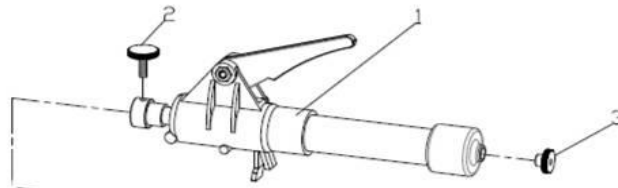

## SZ-4000 Hose Clamp Pliers

Zubehör/Accessories:

Ref. No.	Part No.	Description	Q'ty Tool	Ref. No.	Part No.	Description	Accessories
1	SPT02545001	Housing	1	4	SPT02545004	Black Wire Cable Assembled	optional
2	SPT02545002	Screw	1	5	SPT02545005	Red Wire Cable Assembled	optional
3	SPT02545003	Screw	1	6	SPT02545006	Green Wire Cable Assembled	optional