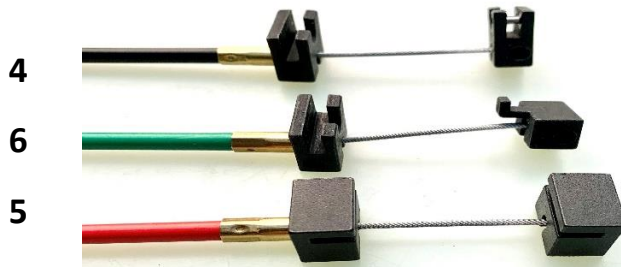

## SZ-4000 Hose Clamp Pliers

Zubehör/Accessories:

Ref. No.	Part No.	Description	Q'ty Tool	Ref. No.	Part No.	Description	Accessories
1	SPT02545001	Housing	1	4	SPT02545004	Black Wire Cable Assembled	optional
2	SPT02545002	Screw	1	5	SPT02545005	Red Wire Cable Assembled	optional
3	SPT02545003	Screw	1	6	SPT02545006	Green Wire Cable Assembled	optional